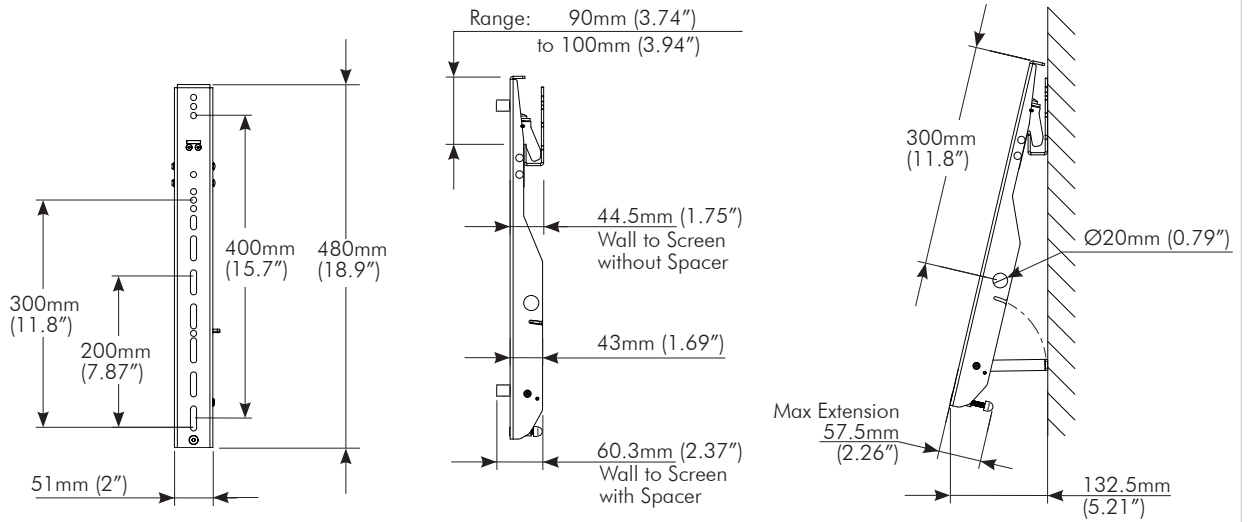

TH-VWV
TH-VWVP
TH-VWP-050
TH-VWP-080
TH-VWP-100
TH-VWP-160

Technical Specification

Universal Video Wall

General Features

Maximum Weight: 165kg (363lbs) per display	Screen Orientation: Landscape or Portrait	Color: Black	VESA support: Horizontal- Unlimited Vertical- TH-VWV 200-400mm TH-VWVP 200-800mm
Height Adjustment: ±5mm	Warranty: 10 years	Min Screen Size: 32"	

Dimensions

TH-VWP-100
(Landscape)

TH-VWP-160
(Landscape)

TH-VWP-050
(Portrait)

TH-VWP-080
(Portrait)

TH-VWV
(Landscape)

TH-VWVP
(Portrait)

No portion of this document or any artwork contained herein should be reproduced in any way without the express written consent of Atdec Pty Ltd. Due to continuing product development, the manufacturer reserves the right to alter specifications without notice. Published 04.09.15 ©