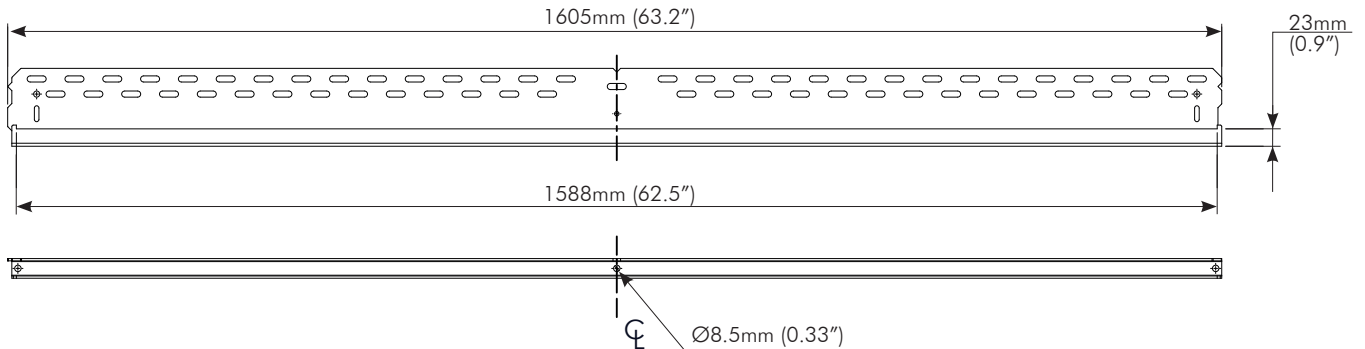

TH-VWV
TH-VWVP
TH-VWP-050
TH-VWP-080
TH-VWP-100
TH-VWP-160

Technical Specification

Universal Video Wall

General Features

Maximum Weight: 165kg (363lbs) per display	Screen Orientation: Landscape or Portrait	Color: Black	VESA support: Horizontal- Unlimited Vertical- TH-VWV 200-400mm TH-VWVP 200-800mm
Height Adjustment: ±5mm	Warranty: 10 years	Min Screen Size: 32"	

Dimensions

TH-VWP-100
(Landscape)

TH-VWP-160
(Landscape)

TH-VWP-050
(Portrait)

TH-VWP-080
(Portrait)

TH-VWV
(Landscape)

TH-VWVP
(Portrait)

No portion of this document or any artwork contained herein should be reproduced in any way without the express written consent of Atdec Pty Ltd. Due to continuing product development, the manufacturer reserves the right to alter specifications without notice. Published 04.09.15 ©