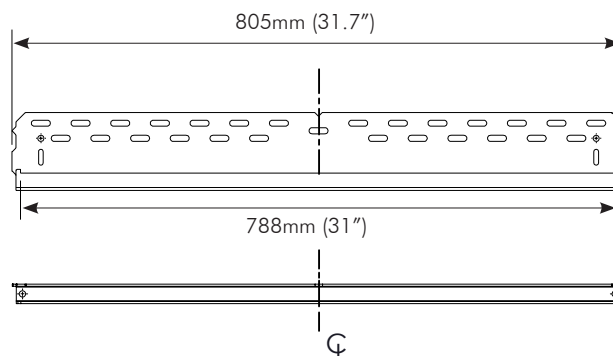

TH-VWV
TH-VWVP
TH-VWP-050
TH-VWP-080
TH-VWP-100
TH-VWP-160

Technical Specification

Universal Video Wall

General Features

Maximum Weight: 165kg (363lbs) per display	Screen Orientation: Landscape or Portrait	Color: Black	VESA support: Horizontal- Unlimited Vertical- TH-VWV 200-400mm TH-VWVP 200-800mm
Height Adjustment: ±5mm	Warranty: 10 years	Min Screen Size: 32"	

Dimensions

TH-VWP-100
(Landscape)

TH-VWP-160
(Landscape)

TH-VWP-050
(Portrait)

TH-VWP-080
(Portrait)

TH-VWV
(Landscape)

TH-VWVP
(Portrait)

No portion of this document or any artwork contained herein should be reproduced in any way without the express written consent of Atdec Pty Ltd. Due to continuing product development, the manufacturer reserves the right to alter specifications without notice. Published 04.09.15 ©