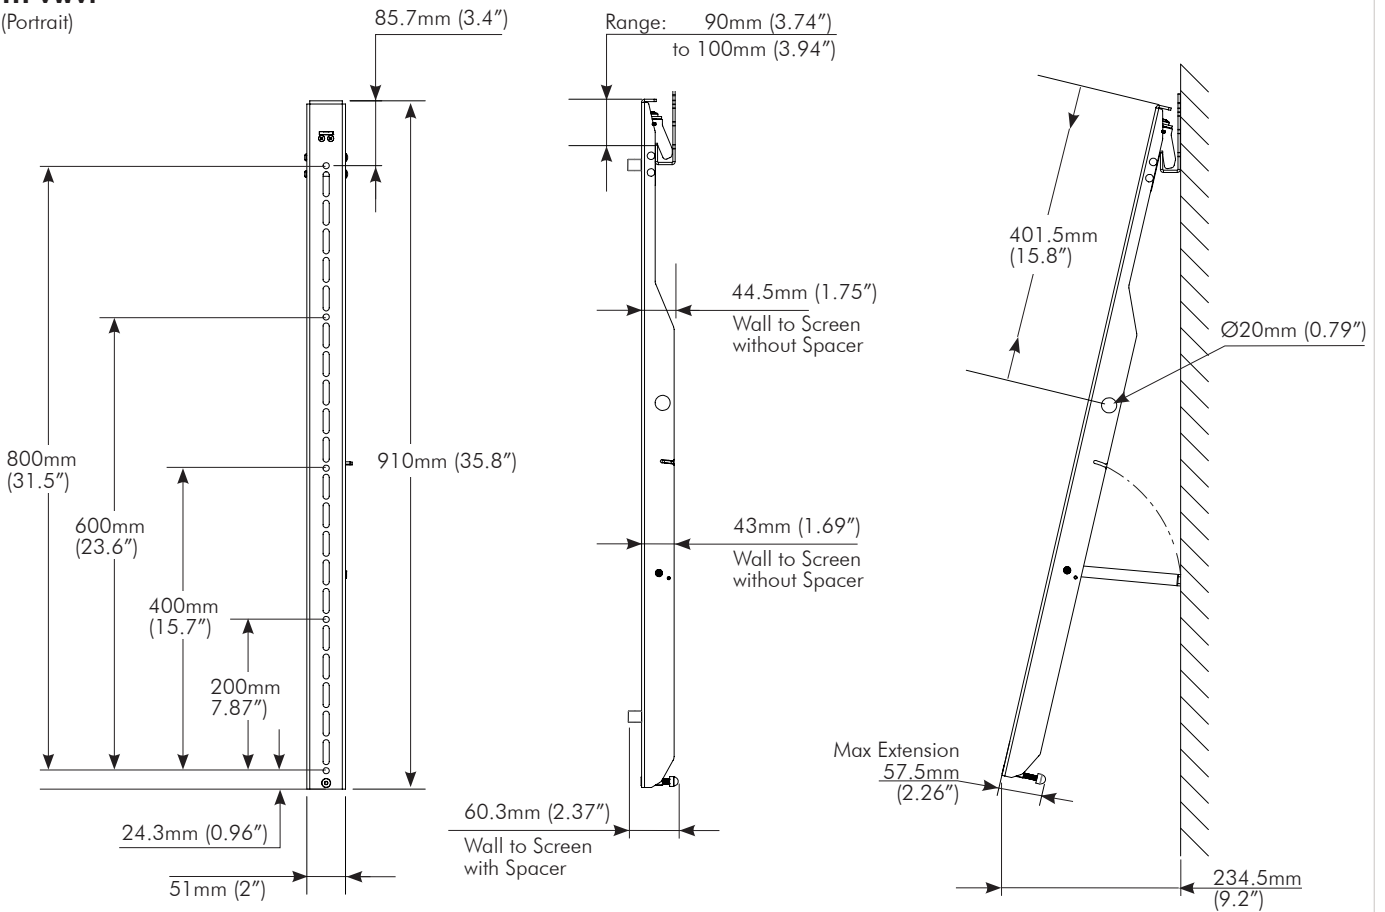

TH-VWV
TH-VWVP
TH-VWP-050
TH-VWP-080
TH-VWP-100
TH-VWP-160

Technical Specification

Universal Video Wall

General Features

Maximum Weight: 165kg (363lbs) per display	Screen Orientation: Landscape or Portrait	Color: Black	VESA support: Horizontal- Unlimited Vertical- TH-VWV 200-400mm TH-VWVP 200-800mm
Height Adjustment: ±5mm	Warranty: 10 years	Min Screen Size: 32"	

Dimensions

TH-VWP-100
(Landscape)

TH-VWP-160
(Landscape)

TH-VWP-050
(Portrait)

TH-VWP-080
(Portrait)

TH-VWV
(Landscape)

TH-VWVP
(Portrait)

No portion of this document or any artwork contained herein should be reproduced in any way without the express written consent of Atdec Pty Ltd. Due to continuing product development, the manufacturer reserves the right to alter specifications without notice. Published 04.09.15 ©