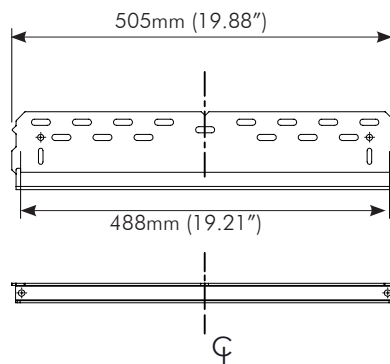

TH-VWV
TH-VWVP
TH-VWP-050
TH-VWP-080
TH-VWP-100
TH-VWP-160

Technical Specification

Universal Video Wall

General Features

Maximum Weight: 165kg (363lbs) per display	Screen Orientation: Landscape or Portrait	Color: Black	VESA support: Horizontal- Unlimited Vertical- TH-VWV 200-400mm TH-VWVP 200-800mm
Height Adjustment: ±5mm	Warranty: 10 years	Min Screen Size: 32"	

Dimensions

TH-VWP-100
(Landscape)

TH-VWP-160
(Landscape)

TH-VWP-050
(Portrait)

TH-VWP-080
(Portrait)

TH-VWV
(Landscape)

TH-VWVP
(Portrait)

No portion of this document or any artwork contained herein should be reproduced in any way without the express written consent of Atdec Pty Ltd. Due to continuing product development, the manufacturer reserves the right to alter specifications without notice. Published 04.09.15 ©