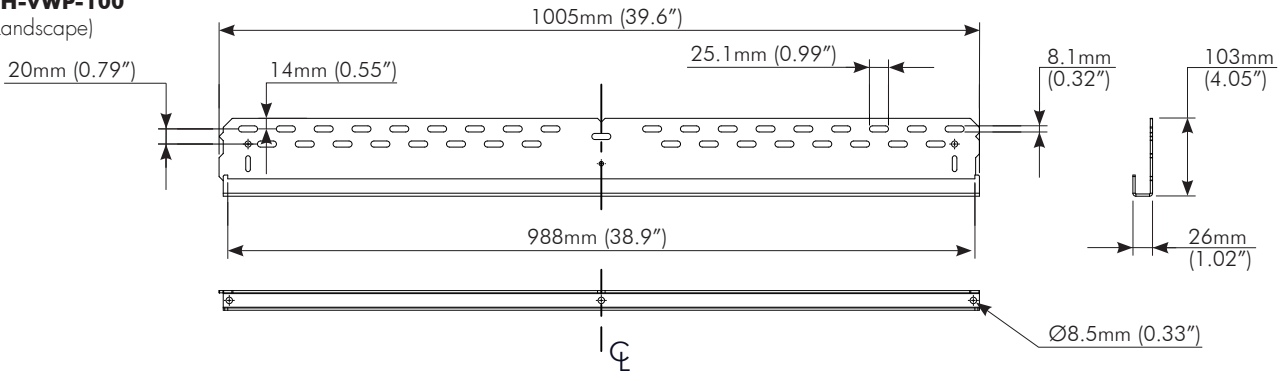

TH-VWV
TH-VWVP
TH-VWP-050
TH-VWP-080
TH-VWP-100
TH-VWP-160

Technical Specification

Universal Video Wall

General Features

Maximum Weight: 165kg (363lbs) per display	Screen Orientation: Landscape or Portrait	Color: Black	VESA support: Horizontal- Unlimited Vertical- TH-VWV 200-400mm TH-VWVP 200-800mm
Height Adjustment: ±5mm	Warranty: 10 years	Min Screen Size: 32"	

Dimensions

TH-VWP-100
(Landscape)

TH-VWP-160
(Landscape)

TH-VWP-050
(Portrait)

TH-VWP-080
(Portrait)

TH-VWV
(Landscape)

TH-VWVP
(Portrait)

No portion of this document or any artwork contained herein should be reproduced in any way without the express written consent of Atdec Pty Ltd. Due to continuing product development, the manufacturer reserves the right to alter specifications without notice. Published 04.09.15 ©