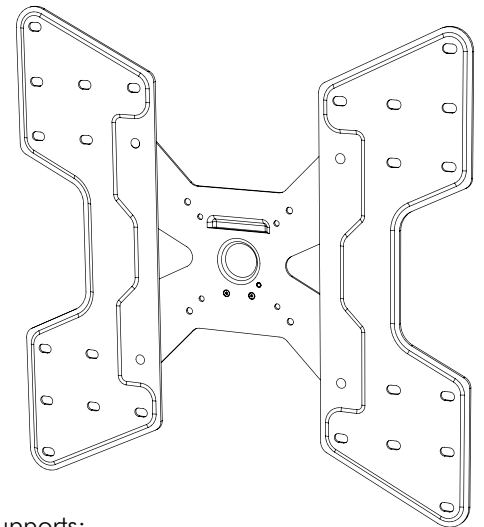

General Features

MAXIMUM LOAD 25kg (55lbs).

DISPLAY COMPATIBILITY

Compatible with Telehook:

TH-1032-VFM, TH-1040-VFM, TH-1040-CTS, TH-1040-CTSW, TH-1040-CTL, TH-1040-CTLW, TH-1040-CT-B2B, TH-2040-VTR, TH-2250-VTP.

Product supports VESA mounting hole patterns: 200x300mm, 200x400mm, 300x200mm, 300x300mm, 300x400mm, 400x200mm, 400x300mm, 400x400mm (see below for Mounting Configurations).

INCLUDED HARDWARE

All fasteners are included.

COLOUR

Black

WARRANTY

10 years limited

Dimensions

Mounting Configurations:

The Adaptor plates can be fixed vertically or horizontally.

Each configuration offers different VESA mounting hole configurations.

VERTICAL supports:
400x400mm 300x400mm
300x300mm 300x200mm
200x400mm 200x300mm

HORIZONTAL supports:
400x400mm 400x300mm
400x200mm 300x300mm
300x200mm 200x300mm