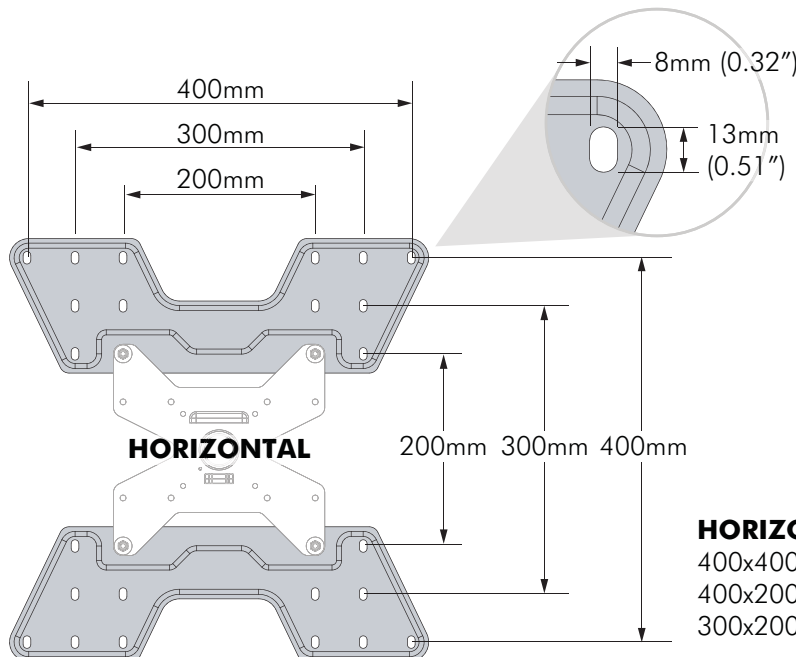

Product supports VESA mounting hole patterns: 200x300mm, 200x400mm, 300x200mm, 300x300mm, 300x400mm, 400x200mm, 400x300mm, 400x400mm (see below for Mounting Configurations).

INCLUDED HARDWARE

All fasteners are included.

COLOUR

Black

WARRANTY

10 years limited

Dimensions

Mounting Configurations:

The Adaptor plates can be fixed vertically or horizontally.

Each configuration offers different VESA mounting hole configurations.

VERTICAL supports:
400x400mm 300x400mm
300x300mm 300x200mm
200x400mm 200x300mm

HORIZONTAL supports:
400x400mm 400x300mm
400x200mm 300x300mm
300x200mm 200x300mm