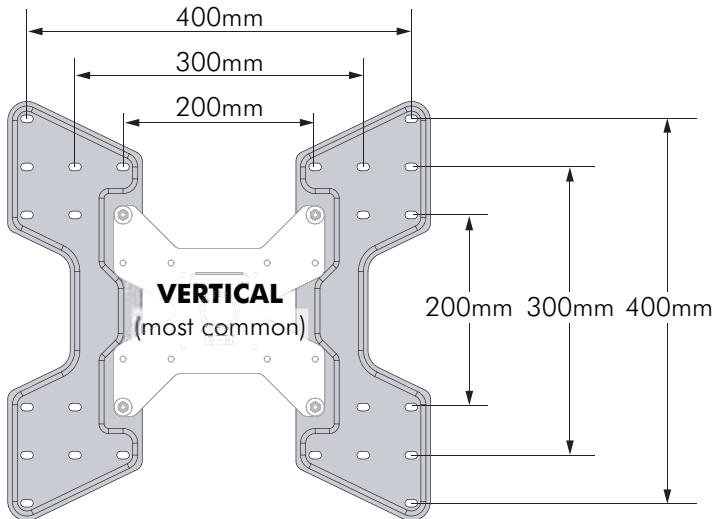

Product supports VESA mounting hole patterns: 200x300mm, 200x400mm, 300x200mm, 300x300mm, 300x400mm, 400x200mm, 400x300mm, 400x400mm (see below for Mounting Configurations).

INCLUDED HARDWARE

All fasteners are included.

COLOUR

Black

WARRANTY

10 years limited

Dimensions

Mounting Configurations:

The Adaptor plates can be fixed vertically or horizontally.

Each configuration offers different VESA mounting hole configurations.

VERTICAL supports:
400x400mm 300x400mm
300x300mm 300x200mm
200x400mm 200x300mm

HORIZONTAL supports:
400x400mm 400x300mm
400x200mm 300x300mm
300x200mm 200x300mm