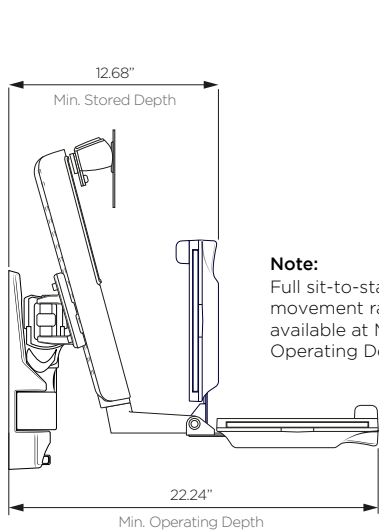

75 x 75
100 x 100

4.4 - 17.7lbs

Landscape to portrait

display rotation up to 360°
(or can be limited to 90°)

Effortless
spring-assisted
display height
adjustment

Easily folded
and stored away

Antimicrobial
protective surface

Mouse and
Scanner holders

Integrated keyboard tray
with soft wrist padding

Fully integrated
cable management

5 year warranty

Technical Drawings

Overall dimensions, maximum extension

Note:
Full sit-to-stand movement range not available at Min. Operating Depth.

Note:
Mouse tray can be extended left OR right of the keyboard tray.

Overall dimensions, stored

Mouse and Keyboard Tray

Atdec Uncover™ is where our infinite mounting possibilities become your specific mounting solutions.