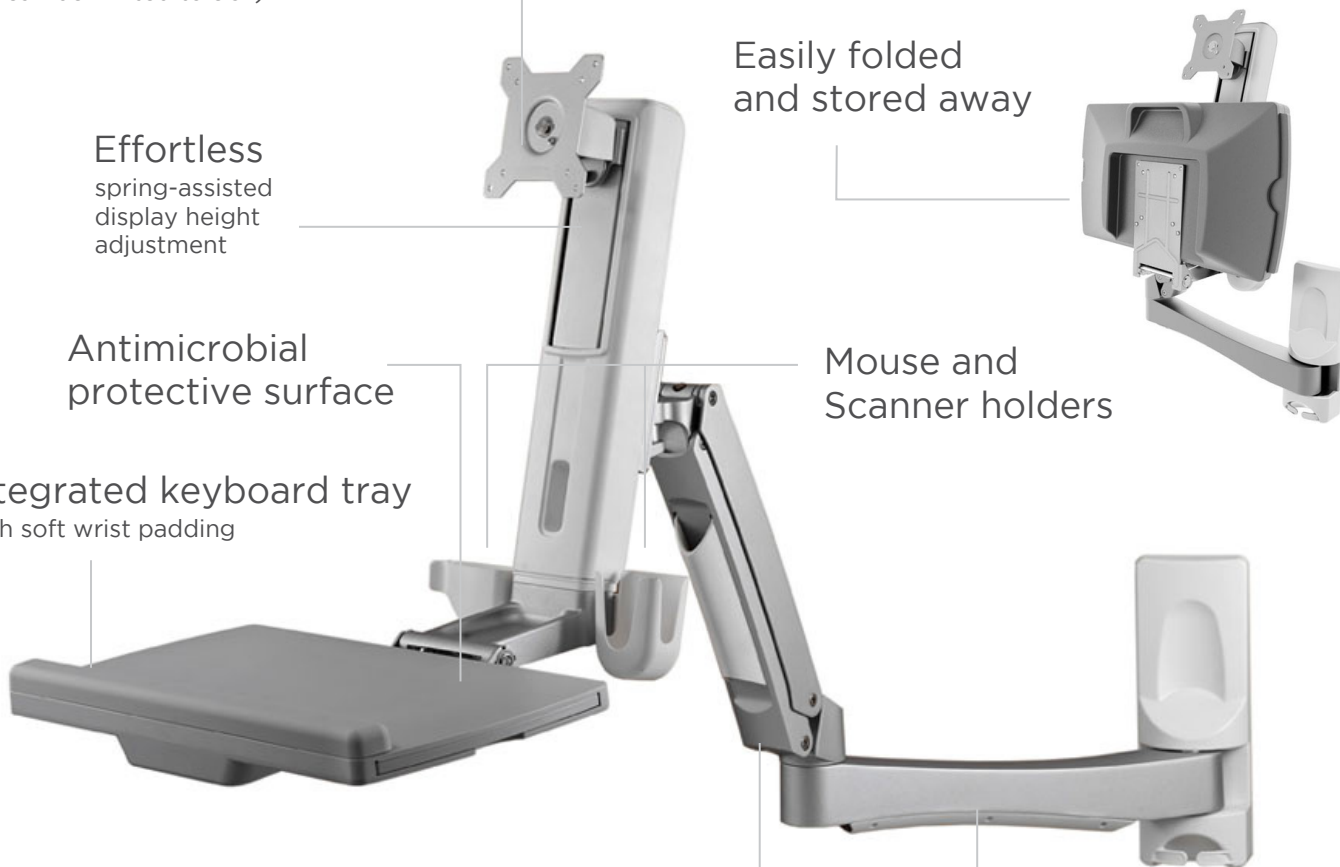

A-STSWW-A

Wall-Mounted Workstation With Antimicrobial Product Protection

A-STSWW-A wall-mounted workstation with antimicrobial product protection. Designed for hospitals environments.

Sit-to-Stand Workstation wall mount

75 x 75
100 x 100

4.4 - 17.7lbs

Landscape to portrait

display rotation up to 360°
(or can be limited to 90°)

Effortless
spring-assisted
display height
adjustment

Easily folded
and stored away

Antimicrobial
protective surface

Mouse and
Scanner holders

Integrated keyboard tray
with soft wrist padding

Fully integrated
cable management

5 year warranty

Technical Drawings

Overall dimensions, maximum extension

Note:
Full sit-to-stand movement range not available at Min. Operating Depth.

Note:
Mouse tray can be extended left OR right of the keyboard tray.

Overall dimensions, stored

Mouse and Keyboard Tray

Atdec Uncover™ is where our infinite mounting possibilities become your specific mounting solutions.