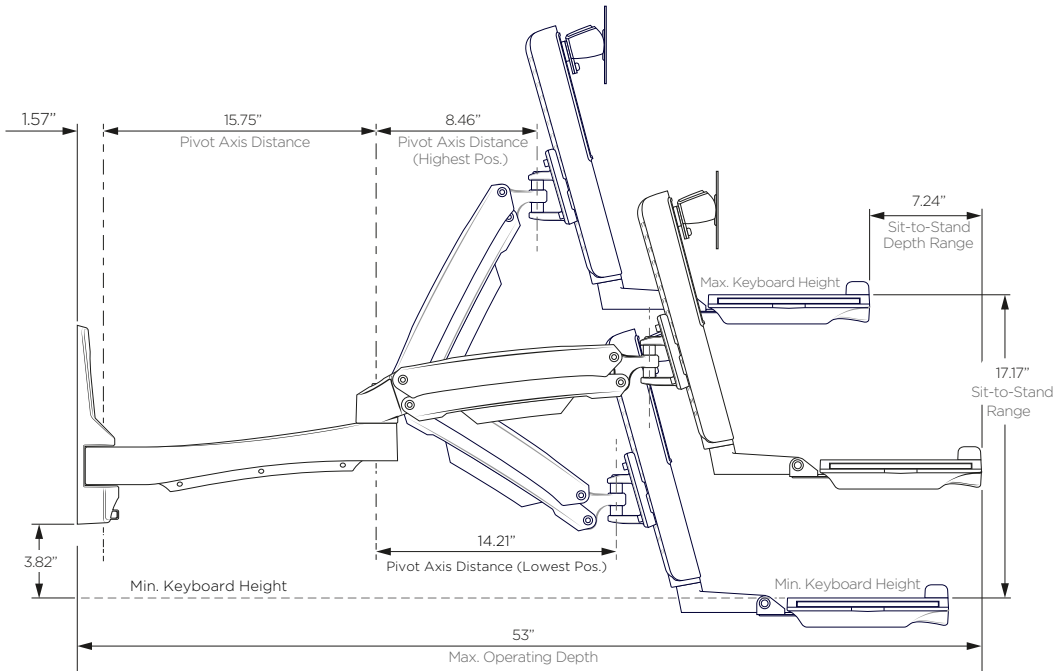

75 x 75
100 x 100

4.4 - 17.7lbs

Landscape to portrait

display rotation up to 360°
(or can be limited to 90°)

Effortless
spring-assisted
display height
adjustment

Easily folded
and stored away

Antimicrobial
protective surface

Mouse and
Scanner holders

Integrated keyboard tray
with soft wrist padding

Fully integrated
cable management

5 year warranty

Technical Drawings

Overall dimensions, maximum extension

Note:
Full sit-to-stand movement range not available at Min. Operating Depth.

Note:
Mouse tray can be extended left OR right of the keyboard tray.

Overall dimensions, stored

Mouse and Keyboard Tray

Atdec Uncover™ is where our infinite mounting possibilities become your specific mounting solutions.