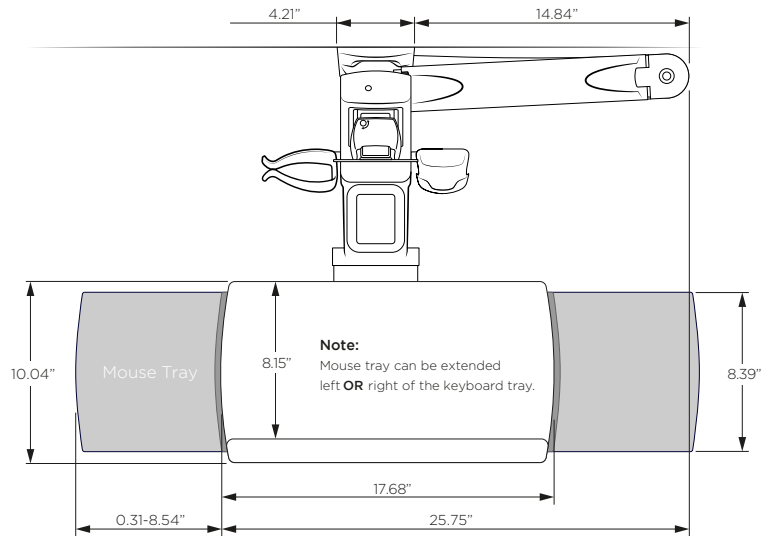

75 x 75
100 x 100

4.4 - 17.7lbs

Landscape to portrait

display rotation up to 360°
(or can be limited to 90°)

Effortless
spring-assisted
display height
adjustment

Easily folded
and stored away

Antimicrobial
protective surface

Mouse and
Scanner holders

Integrated keyboard tray
with soft wrist padding

Fully integrated
cable management

5 year warranty

Technical Drawings

Overall dimensions, maximum extension

Note:
Full sit-to-stand movement range not available at Min. Operating Depth.

Note:
Mouse tray can be extended left OR right of the keyboard tray.

Overall dimensions, stored

Mouse and Keyboard Tray

Atdec Uncover™ is where our infinite mounting possibilities become your specific mounting solutions.