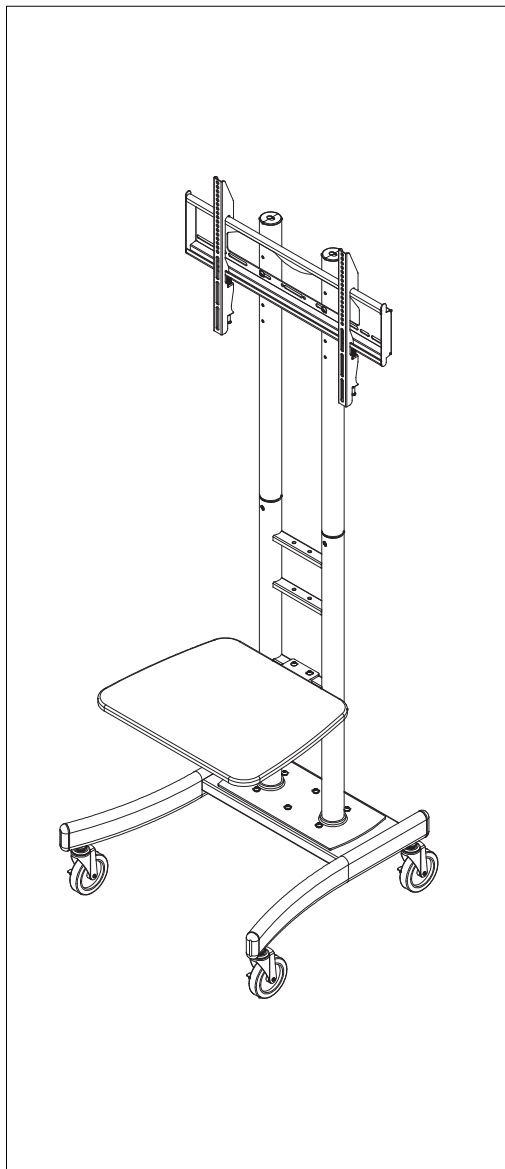

TV Cart

GENERAL FEATURES

Product Description

The AD-TVC cart is designed for presentation and education applications. It supports a wide range of medium to heavy weight displays.

VESA Mounting Compatibility

Max width 600mm
Max height 400mm

Product Warranty

10 years limited

OVERVIEW

DIMENSIONS

IMPORTANT INFORMATION

- ! Please ensure this product is installed as per these installation instructions.
- ! Maximum load for the shelf is 5kg (11lbs)
- ! The manufacturer accepts no responsibility for incorrect installation.

Max - 50kg (110lbs)