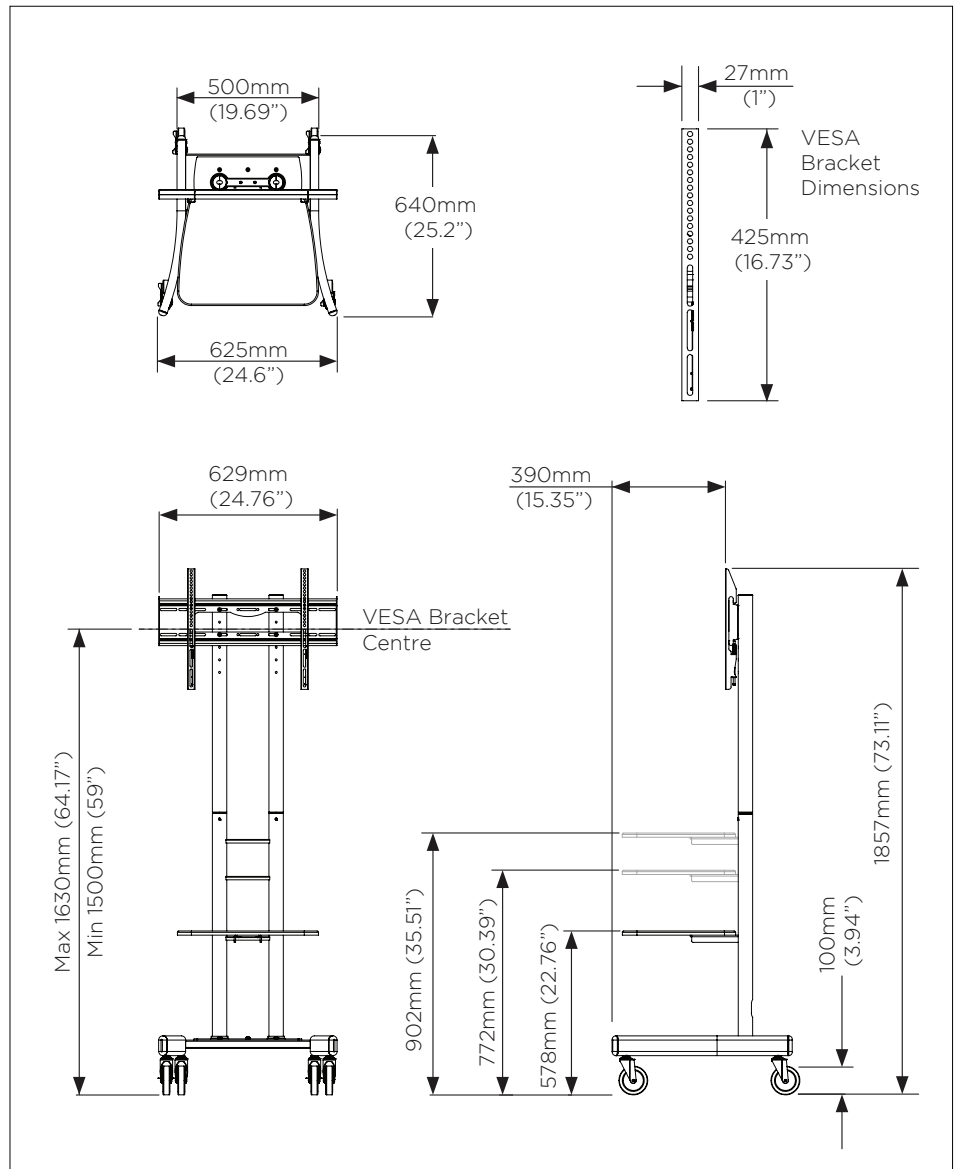

TV Cart

GENERAL FEATURES

Product Description

The AD-TVC cart is designed for presentation and education applications. It supports a wide range of medium to heavy weight displays.

VESA Mounting Compatibility

Max width 600mm
Max height 400mm

Product Warranty

10 years limited

OVERVIEW

DIMENSIONS

IMPORTANT INFORMATION

- ! Please ensure this product is installed as per these installation instructions.
- ! Maximum load for the shelf is 5kg (11lbs)
- ! The manufacturer accepts no responsibility for incorrect installation.

Max - 50kg (110lbs)