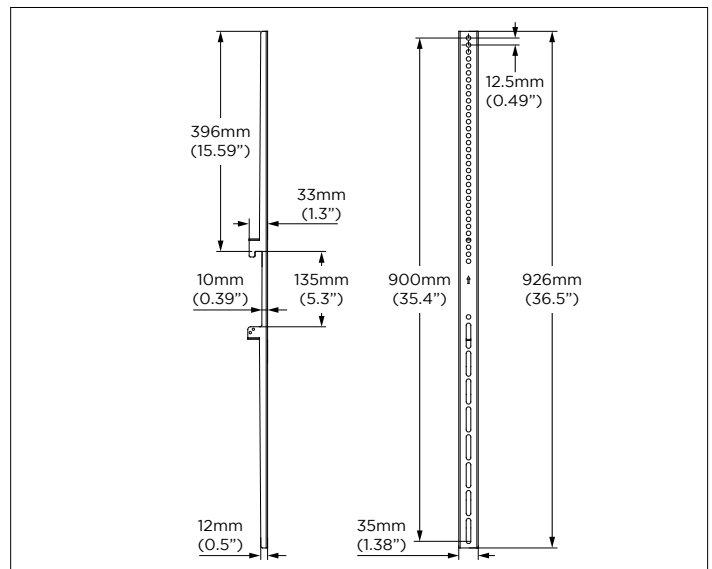

ADB VESA 900 Fixed Brackets

Load Capacity
50kg (110lb)

COMPONENT CHECKLIST

Item	Name	QTY
A1	M5 x 15mm Screw	4
A2	M6 x 15mm Screw	4
A3	M8 x 25mm Screw	4
A4	M6 Washer	4
A4	M8 x 45mm Screw	4
A4	M8 Washer	4
A7	10mm Spacer	4
B	Fixed Bracket	2

PRODUCT DIMENSIONS

INSTALLATION INSTRUCTIONS