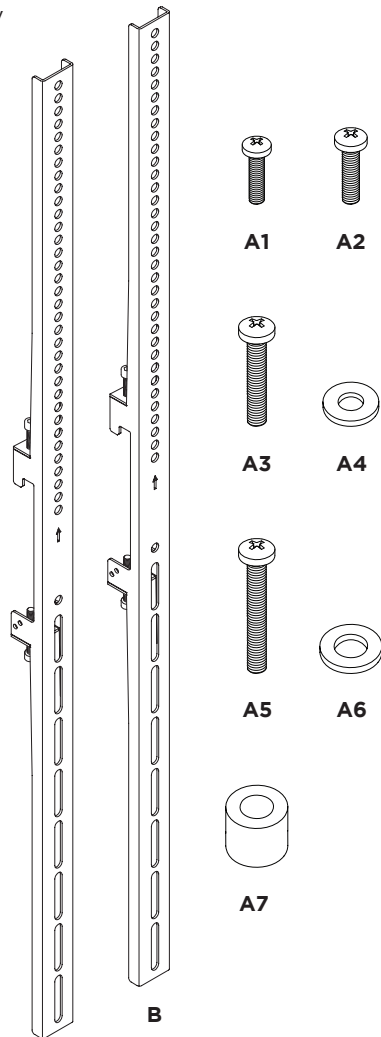

ADB VESA 900 Fixed Brackets

Load Capacity
50kg (110lb)

COMPONENT CHECKLIST

Item	Name	QTY
A1	M5 x 15mm Screw	4
A2	M6 x 15mm Screw	4
A3	M8 x 25mm Screw	4
A4	M6 Washer	4
A4	M8 x 45mm Screw	4
A4	M8 Washer	4
A7	10mm Spacer	4
B	Fixed Bracket	2

PRODUCT DIMENSIONS

INSTALLATION INSTRUCTIONS