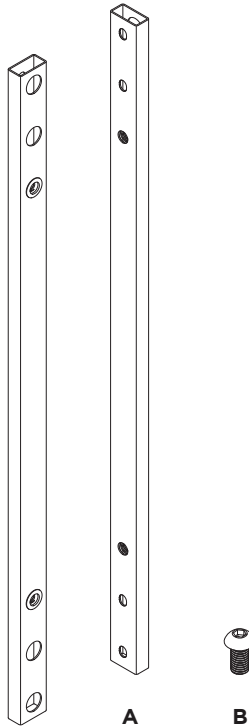

## ADB Bracket Extender

Load Capacity  
50kg (110lb)

### COMPONENT CHECKLIST

Item	Name	QTY
A	Bracket Extender	2
B	M8 x 15mm Screw	4

### PRODUCT DIMENSIONS