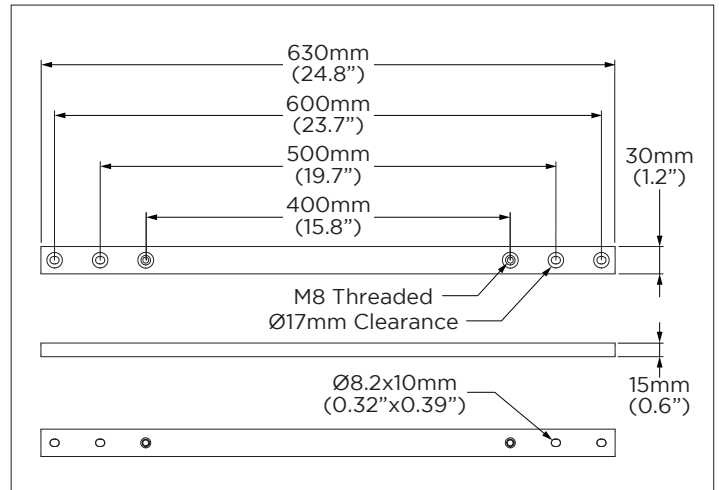

## ADB Bracket Extender

Load Capacity  
50kg (110lb)

### COMPONENT CHECKLIST

Item	Name	QTY
A	Bracket Extender	2
B	M8 x 15mm Screw	4

### PRODUCT DIMENSIONS