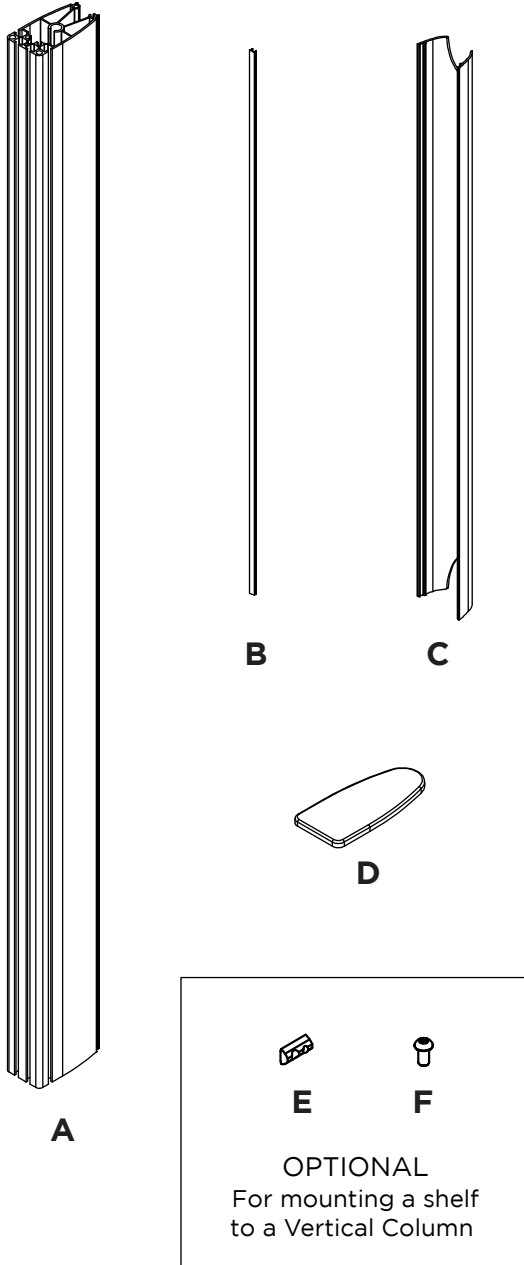

## Post 1800

### COMPONENT CHECKLIST

Item	Name	QTY
A	Post, 1800mm Tall	1
B	Plastic Slot Insert	4
C	Cable Cover	3
D	End Cap	1
E	M8 Sliding Nut	2
F	M8 x 16mm Screw	2

### PRODUCT DIMENSIONS