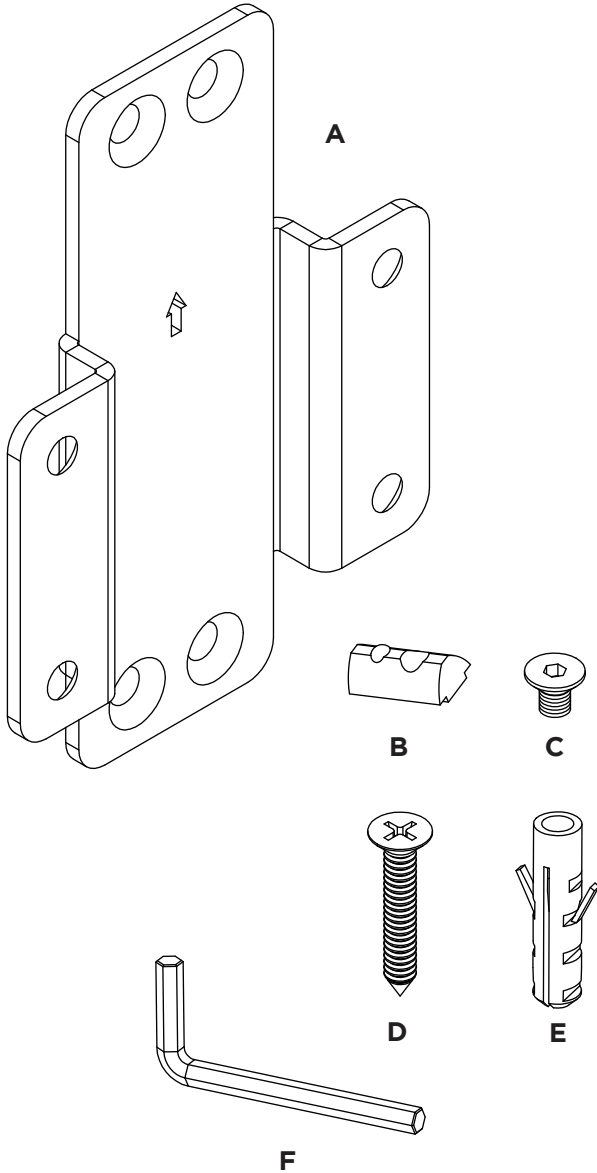

Rail Wall Attachment Kit

COMPONENT CHECKLIST

Item	Name	QTY
A	Wall Fixing Plate	1
B	M8 Sliding Nut	4
C	M8 x 12mm Countersunk Screw	4
D	ST8 x 45mm Countersunk Wood Screw	4
E	N°10 Wall Plug	4
F	5mm Hex Key	1

PRODUCT DIMENSIONS