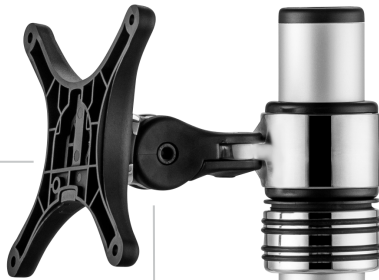

# AF-MC

Single Monitor Desk Mount

**The AF-MC is the ideal mounting solution for limited-space applications.**

This elegant, beautifully designed desk mount adds style and functionality to any contemporary office. The AF-MC is exceptionally suited to check-in counters, self-services areas and other customer-facing applications.

**Set & Forget** desk mounting solutions

100 x 100

8kg

## Viewing angle

control via generous tilt and pan. Landscape to portrait rotation