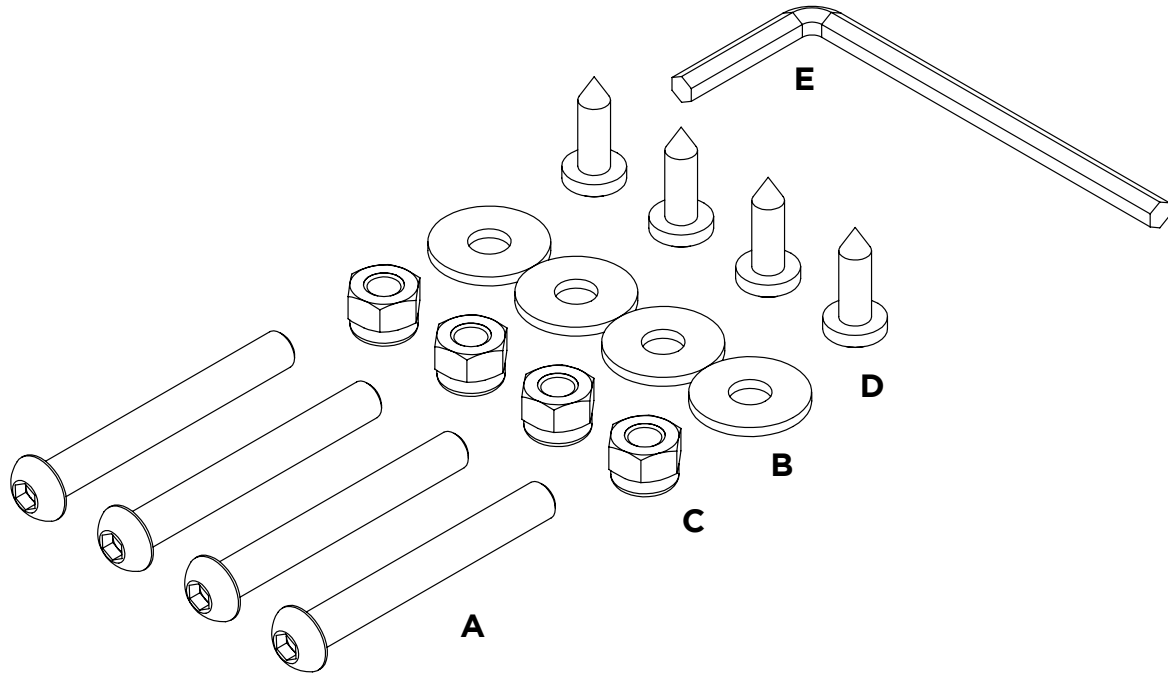

POS Base Hardware Bit Bag

COMPONENT CHECKLIST

Item	Name	QTY
A	M6 x 50mm Screw for Mounting Post	4
B	M6 Washer for Mounting Post	4
C	M6 Nut for Mounting Post	4
D	Self-tapping Screws for Mounting Post	4
E	4mm Allen Key	1