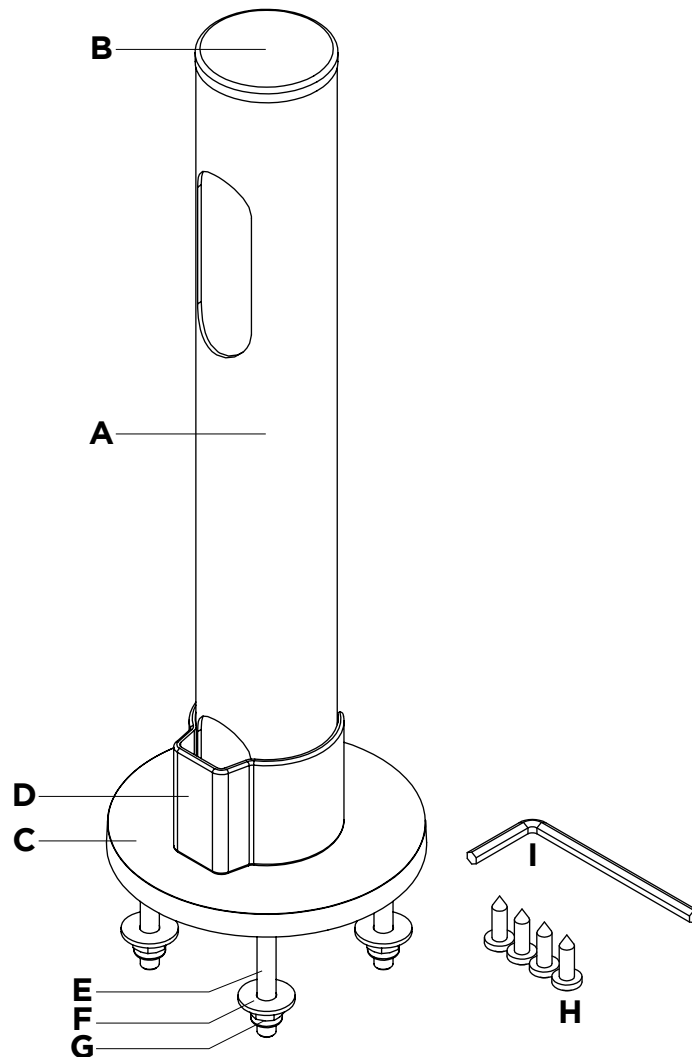

POS Pole 300

COMPONENT CHECKLIST

Item	Name	QTY
A	Post 300mm x 45mm	1
B	Post Cap 45mm	1
C	Base Cover Plate 45mm	1
D	Cable Clip 40mm	1
E	M6 x 50mm Screws for Mounting Post	4
F	M6 Washer for Mounting Post	4
G	M6 Nut for Mounting Post	4
H	Self-tapping Screws for Mounting Post	4
I	4mm Allen Key for M6 x 50mm Screws	1