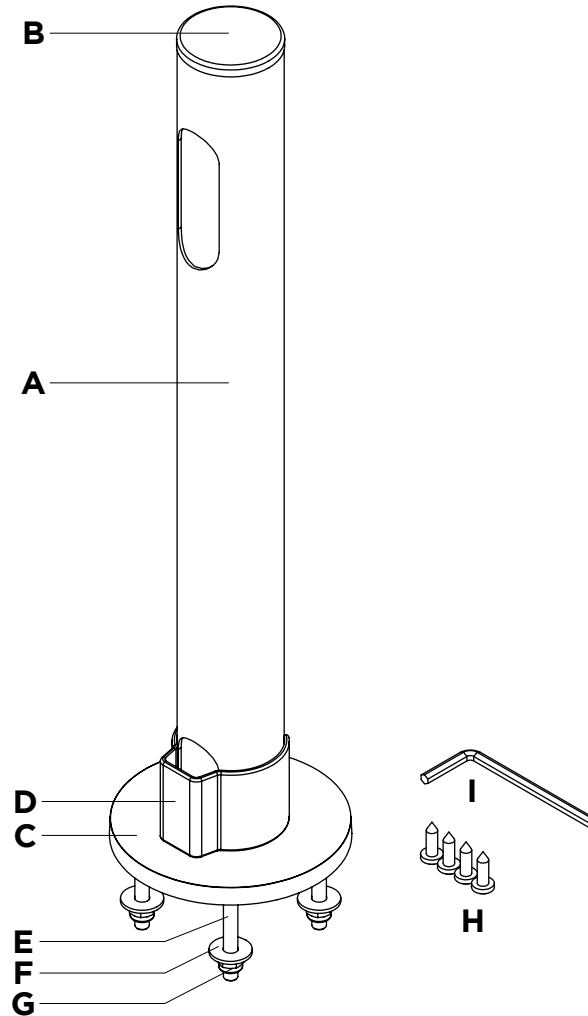

POS Pole 400

COMPONENT CHECKLIST

Item	Name	QTY
A	Post 400mm x 45mm	1
B	Post Cap 45mm	1
C	Base Cover Plate 45mm	1
D	Cable Clip 40mm	1
E	M6 x 50mm Screws for Mounting Post	4
F	M6 Washer for Mounting Post	4
G	M6 Nut for Mounting Post	4
H	Self-tapping Screws for Mounting Post	4
I	4mm Allen Key for M6 x 50mm Screws	1