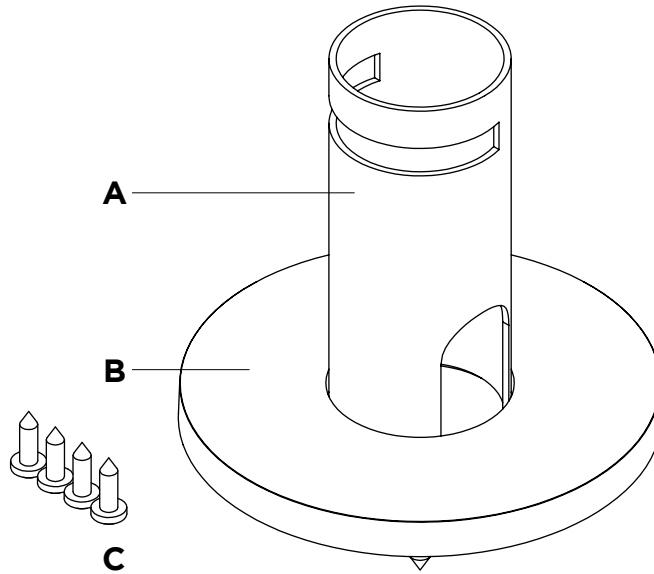

POS Pole 90

COMPONENT CHECKLIST

Item	Name	QTY
A	Post 90mm x 38mm	1
B	Base Cover Plate 38mm	1
C	Self-tapping Screws	4