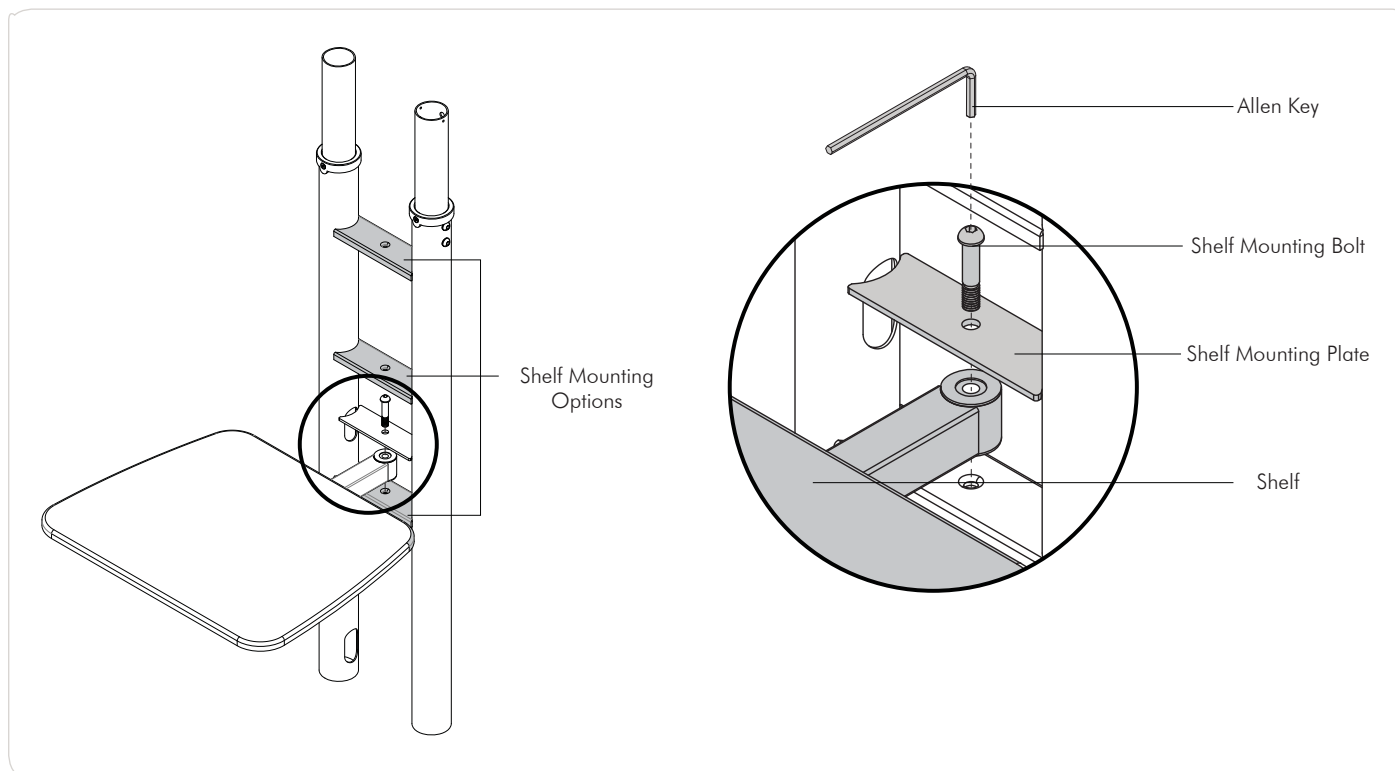

Step 2. Mount Shelf

Installation Complete