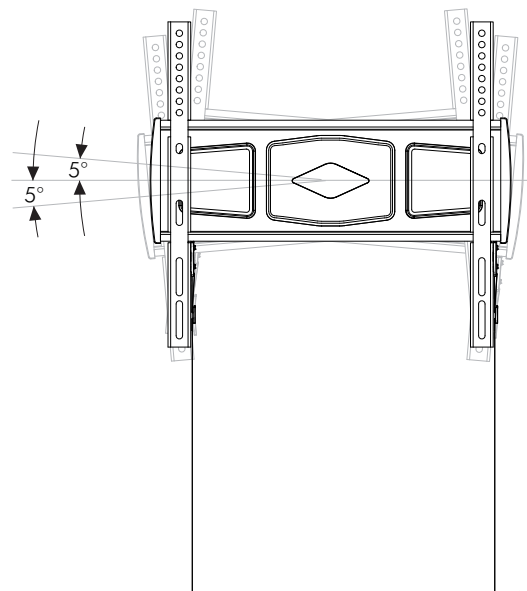

RANGE OF HORIZONTAL MOVEMENT