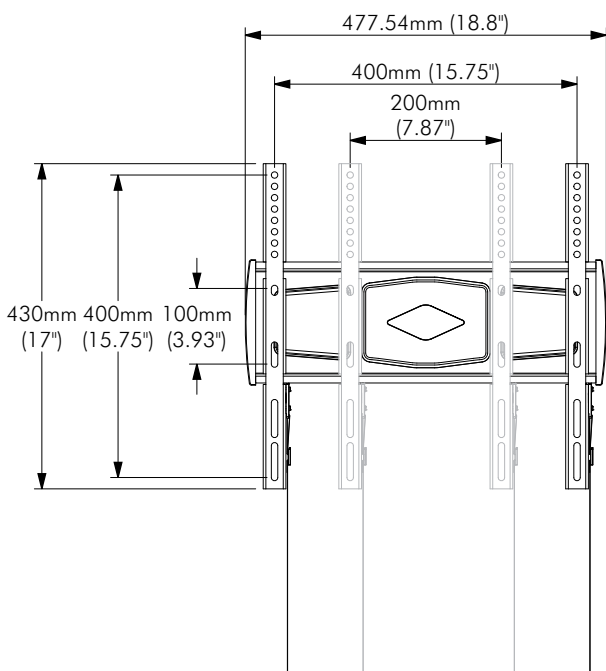

SCREEN MOUNTING COMPATIBILITY