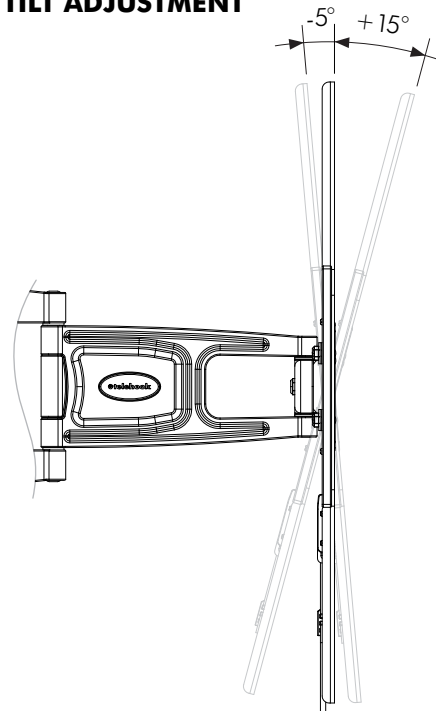

TILT ADJUSTMENT