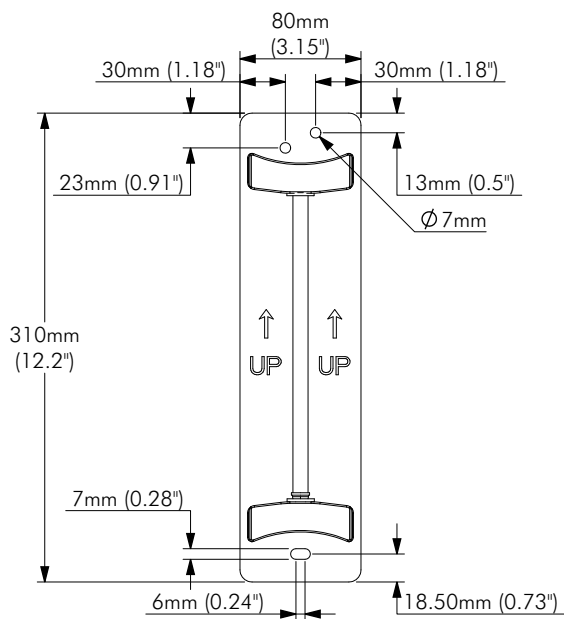

General Features

Maximum Weight: 25kg (55lbs)

Screen Mounting Compatibility: From minimum 200mm wide x 100mm high to maximum 400mm wide x 400mm high.

Fasteners: All fasteners included   **Color:** Black

Warranty: 10 years limited

Dimensions

WALL MOUNT

The Wall Bracket can be mounted to either:
Timber Stud Wall or Masonry Wall