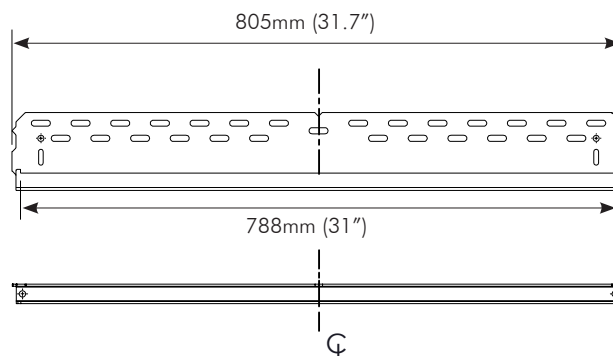

TH-VWV
TH-VWVP
TH-VWP-050
TH-VWP-080
TH-VWP-100
TH-VWP-160

Technical Specifications

Universal Video Wall

General Features

Maximum Weight: 165kg (363lbs) per display	Screen Orientation: Landscape or Portrait	Color: Black	VESA support: Horizontal- Unlimited Vertical- TH-VWV 200-400mm TH-VWVP 200-800mm
Height Adjustment: ±5mm	Warranty: 10 years	Min Screen Size: 32"	

Dimensions

TH-VWP-100
(Landscape)

TH-VWP-160
(Landscape)

TH-VWP-050
(Portrait)

TH-VWP-080
(Portrait)

TH-VWV
(Landscape)

TH-VWVP
(Portrait)

No portion of this document or any artwork contained herein should be reproduced in any way without the express written consent of Atdec Pty Ltd. Due to continuing product development, the manufacturer reserves the right to alter specifications without notice. Published 04.09.15 ©