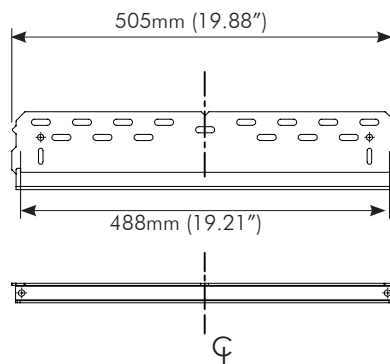

TH-VWV
TH-VWVP
TH-VWP-050
TH-VWP-080
TH-VWP-100
TH-VWP-160

Technical Specifications

Universal Video Wall

General Features

Maximum Weight: 165kg (363lbs) per display	Screen Orientation: Landscape or Portrait	Color: Black	VESA support: Horizontal- Unlimited Vertical- TH-VWV 200-400mm TH-VWVP 200-800mm
Height Adjustment: ±5mm	Warranty: 10 years	Min Screen Size: 32"	

Dimensions

TH-VWP-100
(Landscape)

TH-VWP-160
(Landscape)

TH-VWP-050
(Portrait)

TH-VWP-080
(Portrait)

TH-VWV
(Landscape)

TH-VWVP
(Portrait)

No portion of this document or any artwork contained herein should be reproduced in any way without the express written consent of Atdec Pty Ltd. Due to continuing product development, the manufacturer reserves the right to alter specifications without notice. Published 04.09.15 ©