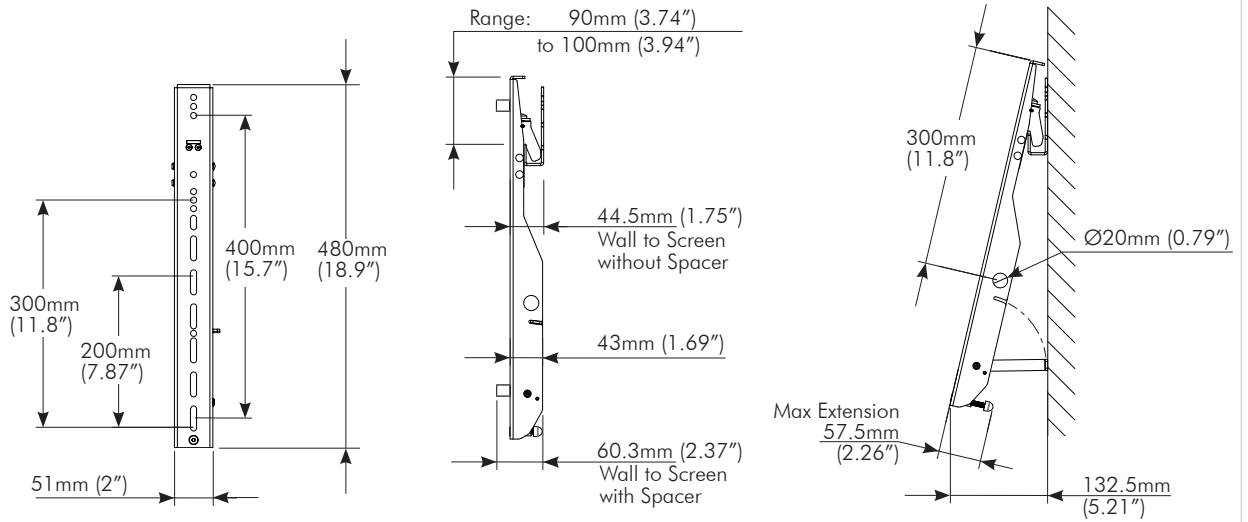

TH-VWV
TH-VWVP
TH-VWP-050
TH-VWP-080
TH-VWP-100
TH-VWP-160

Technical Specifications

Universal Video Wall

General Features

Maximum Weight: 165kg (363lbs) per display	Screen Orientation: Landscape or Portrait	Color: Black	VESA support: Horizontal- Unlimited Vertical- TH-VWV 200-400mm TH-VWVP 200-800mm
Height Adjustment: ±5mm	Warranty: 10 years	Min Screen Size: 32"	

Dimensions

TH-VWP-100
(Landscape)

TH-VWP-160
(Landscape)

TH-VWP-050
(Portrait)

TH-VWP-080
(Portrait)

TH-VWV
(Landscape)

TH-VWVP
(Portrait)

No portion of this document or any artwork contained herein should be reproduced in any way without the express written consent of Atdec Pty Ltd. Due to continuing product development, the manufacturer reserves the right to alter specifications without notice. Published 04.09.15 ©