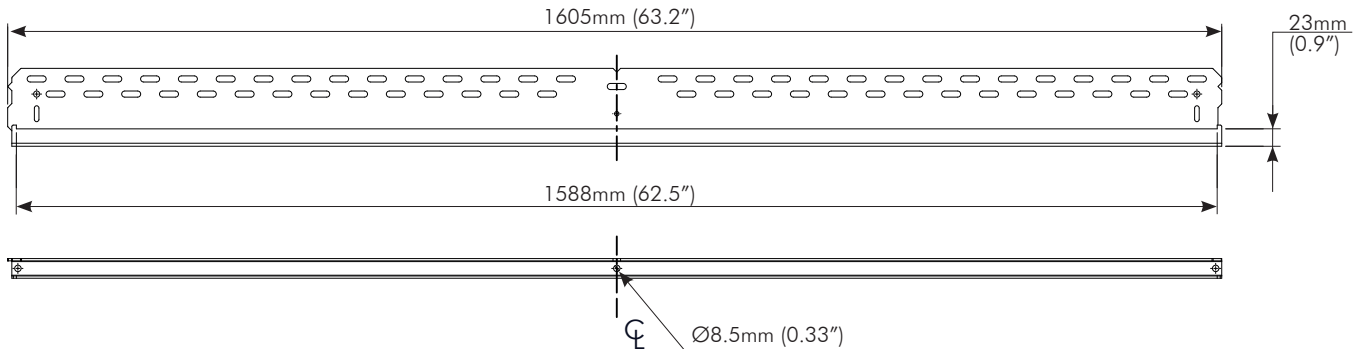

TH-VWV
TH-VWVP
TH-VWP-050
TH-VWP-080
TH-VWP-100
TH-VWP-160

Technical Specifications

Universal Video Wall

General Features

Maximum Weight: 165kg (363lbs) per display	Screen Orientation: Landscape or Portrait	Color: Black	VESA support: Horizontal- Unlimited Vertical- TH-VWV 200-400mm TH-VWVP 200-800mm
Height Adjustment: ±5mm	Warranty: 10 years	Min Screen Size: 32"	

Dimensions

TH-VWP-100
(Landscape)

TH-VWP-160
(Landscape)

TH-VWP-050
(Portrait)

TH-VWP-080
(Portrait)

TH-VWV
(Landscape)

TH-VWVP
(Portrait)

No portion of this document or any artwork contained herein should be reproduced in any way without the express written consent of Atdec Pty Ltd. Due to continuing product development, the manufacturer reserves the right to alter specifications without notice. Published 04.09.15 ©