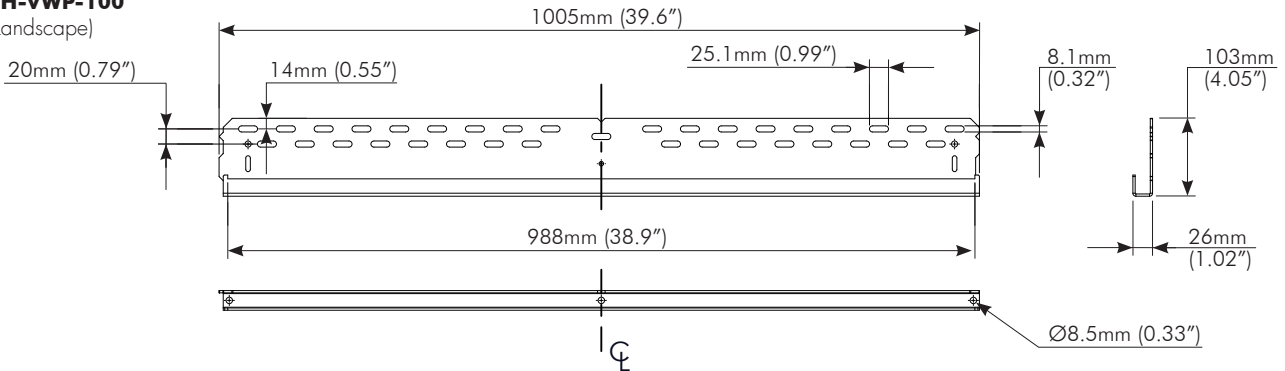

TH-VWV
TH-VWVP
TH-VWP-050
TH-VWP-080
TH-VWP-100
TH-VWP-160

Technical Specifications

Universal Video Wall

General Features

Maximum Weight: 165kg (363lbs) per display	Screen Orientation: Landscape or Portrait	Color: Black	VESA support: Horizontal- Unlimited Vertical- TH-VWV 200-400mm TH-VWVP 200-800mm
Height Adjustment: ±5mm	Warranty: 10 years	Min Screen Size: 32"	

Dimensions

TH-VWP-100
(Landscape)

TH-VWP-160
(Landscape)

TH-VWP-050
(Portrait)

TH-VWP-080
(Portrait)

TH-VWV
(Landscape)

TH-VWVP
(Portrait)

No portion of this document or any artwork contained herein should be reproduced in any way without the express written consent of Atdec Pty Ltd. Due to continuing product development, the manufacturer reserves the right to alter specifications without notice. Published 04.09.15 ©