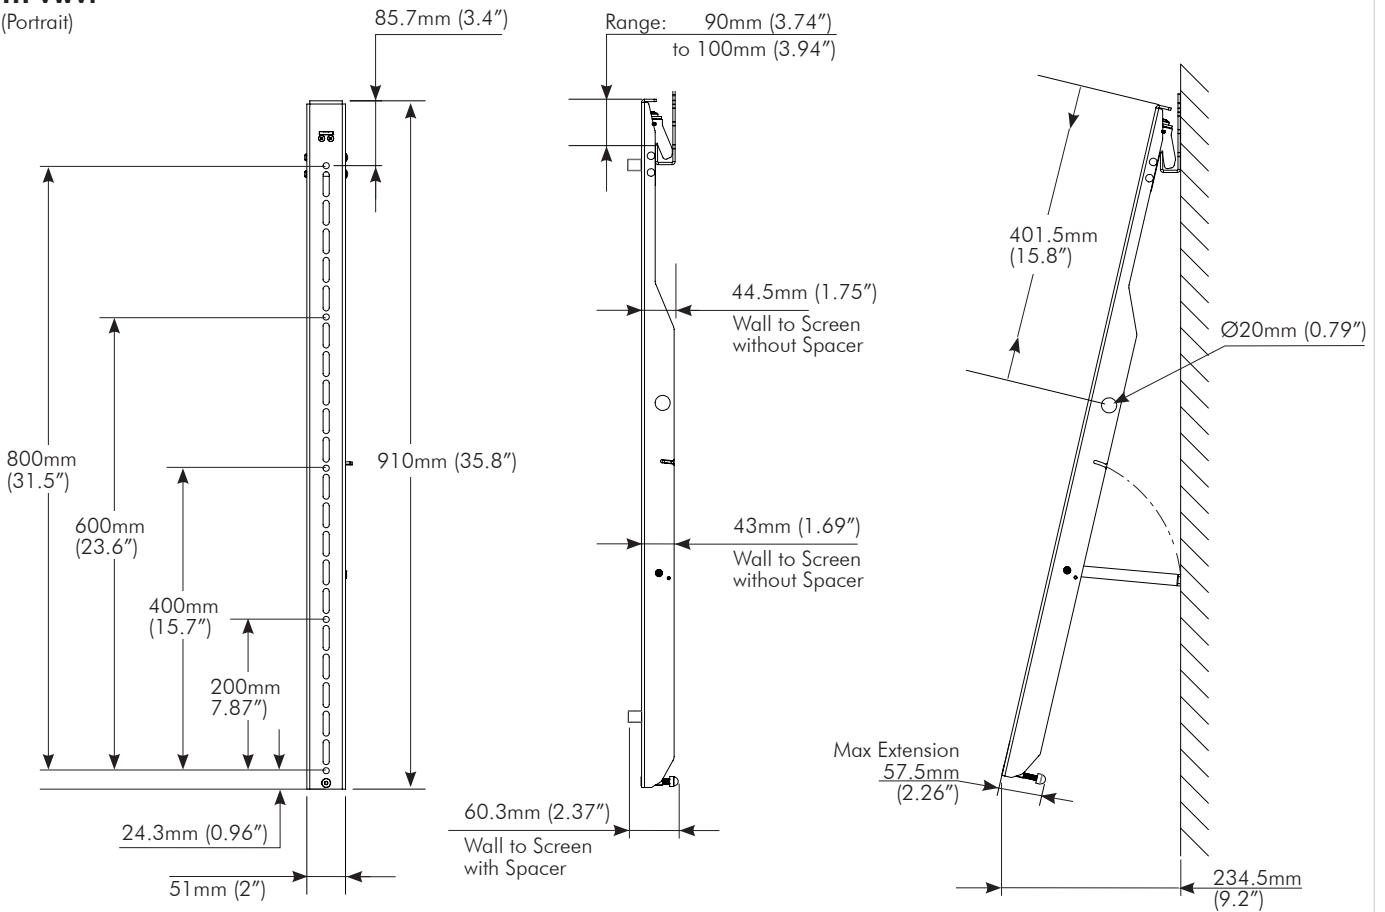

TH-VWV
TH-VWVP
TH-VWP-050
TH-VWP-080
TH-VWP-100
TH-VWP-160

Technical Specifications

Universal Video Wall

General Features

Maximum Weight: 165kg (363lbs) per display	Screen Orientation: Landscape or Portrait	Color: Black	VESA support: Horizontal- Unlimited Vertical- TH-VWV 200-400mm TH-VWVP 200-800mm
Height Adjustment: ±5mm	Warranty: 10 years	Min Screen Size: 32"	

Dimensions

TH-VWP-100
(Landscape)

TH-VWP-160
(Landscape)

TH-VWP-050
(Portrait)

TH-VWP-080
(Portrait)

TH-VWV
(Landscape)

TH-VWVP
(Portrait)

No portion of this document or any artwork contained herein should be reproduced in any way without the express written consent of Atdec Pty Ltd. Due to continuing product development, the manufacturer reserves the right to alter specifications without notice. Published 04.09.15 ©